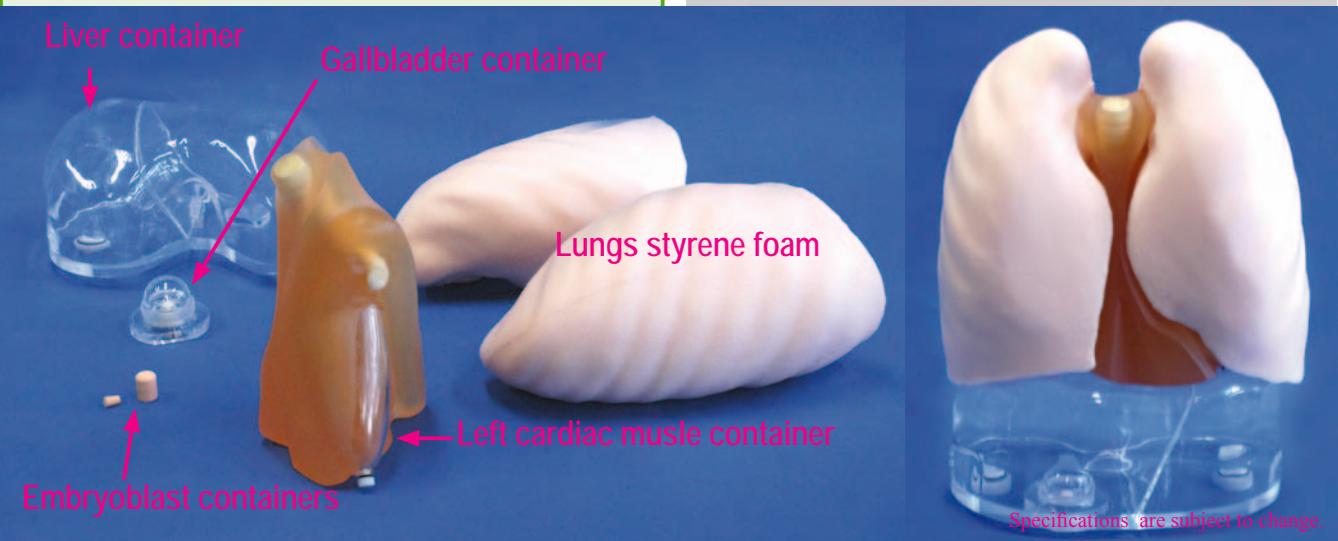

# Optional parts for Chest phantom N1 "LUNG MAN" for Radioisotope

A pair of Chest Plate to simulate a thicker body

*The fusion experiment between CT & RI can be done. X-ray absorption rate can be specified. The assembled RI parts can be installed in NI torso.*

Fusion images for CT & RI

Specifications are subject to change