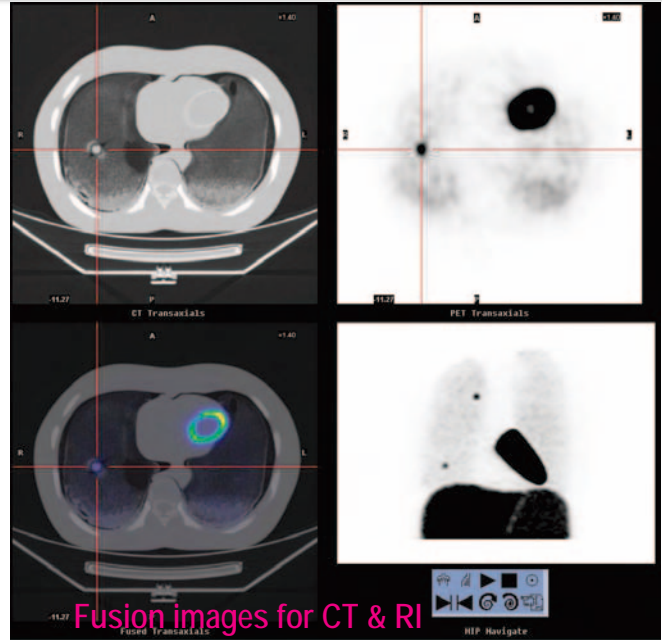

# Optional parts for Chest phantom N1 "LUNG MAN" for Radioisotope

A pair of Chest Plate to simulate a thicker body

*The fusion experiment between CT & RI can be done. X-ray absorption rate can be specified. The assembled RI parts can be installed in NI torso.*

Fusion images for CT & RI

Specifications are subject to change